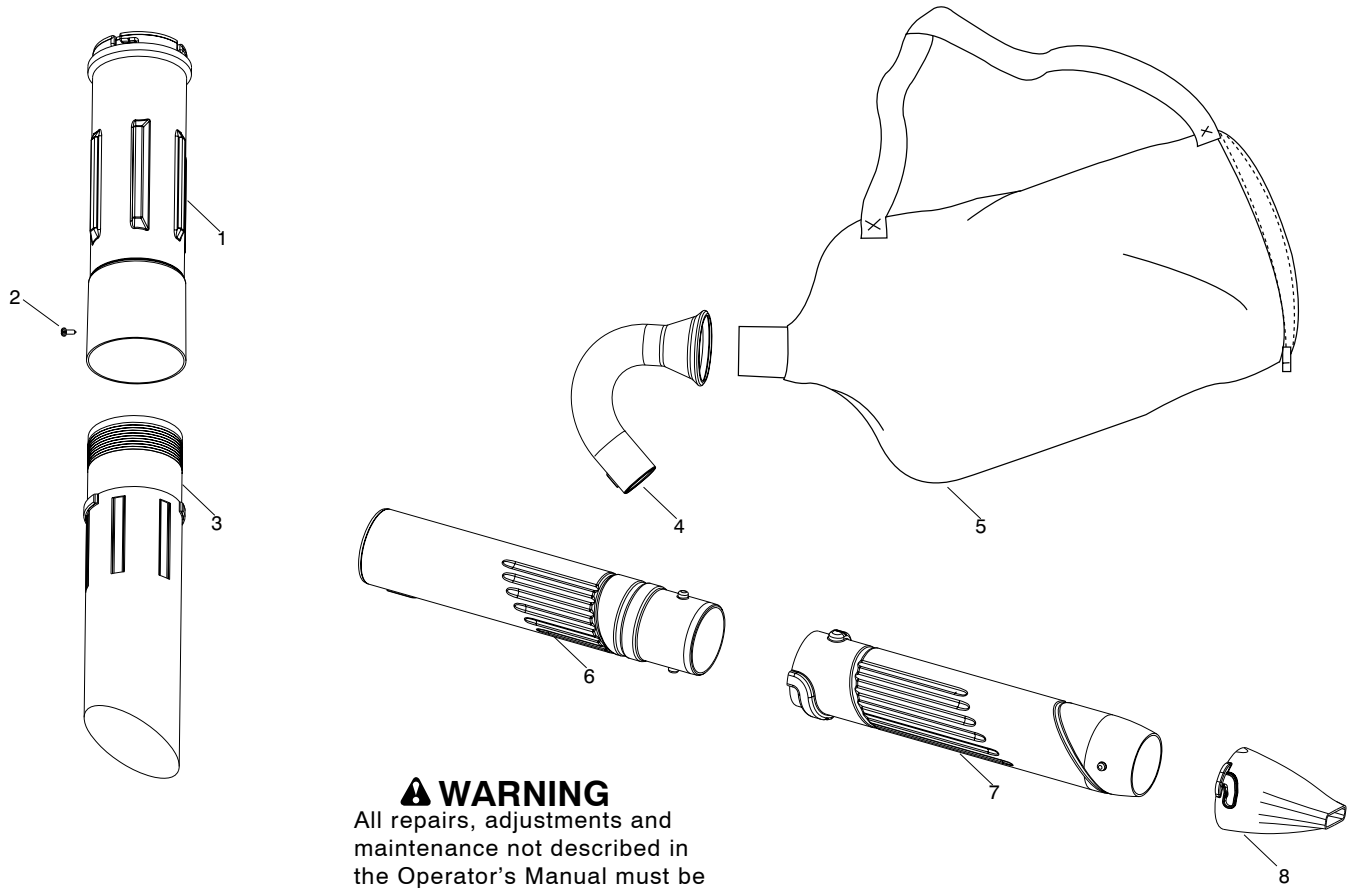

Parts List No. 545164321		<i>Partner</i> PARTS LIST	MODEL GBV 325
Date 11/28/07	NEW		Page: 3
NOTE : Illustration may differ from actual model due to design changes.			

⚠ WARNING
All repairs, adjustments and maintenance not described in the Operator's Manual must be performed by Qualified Service Personnel.

Ref.	Part No.	Description
1.	545099401	Tube - Upper Vac
2.	545144101	Screw
3.	545141001	Tube - Lower Vac
4.	545116601	Tube - J
5.	530095564	Assy - Vac Bag
6.	545167801	Tube - Upper Blower w/barrier
7.	545100601	Tube - Lower Blower
8.	545151201	Nozzle - High Speed

✓ = New Part Number For This IPL

★ = Refer to the Service Reference Indicated for more information.(Located at the END of the IPL)