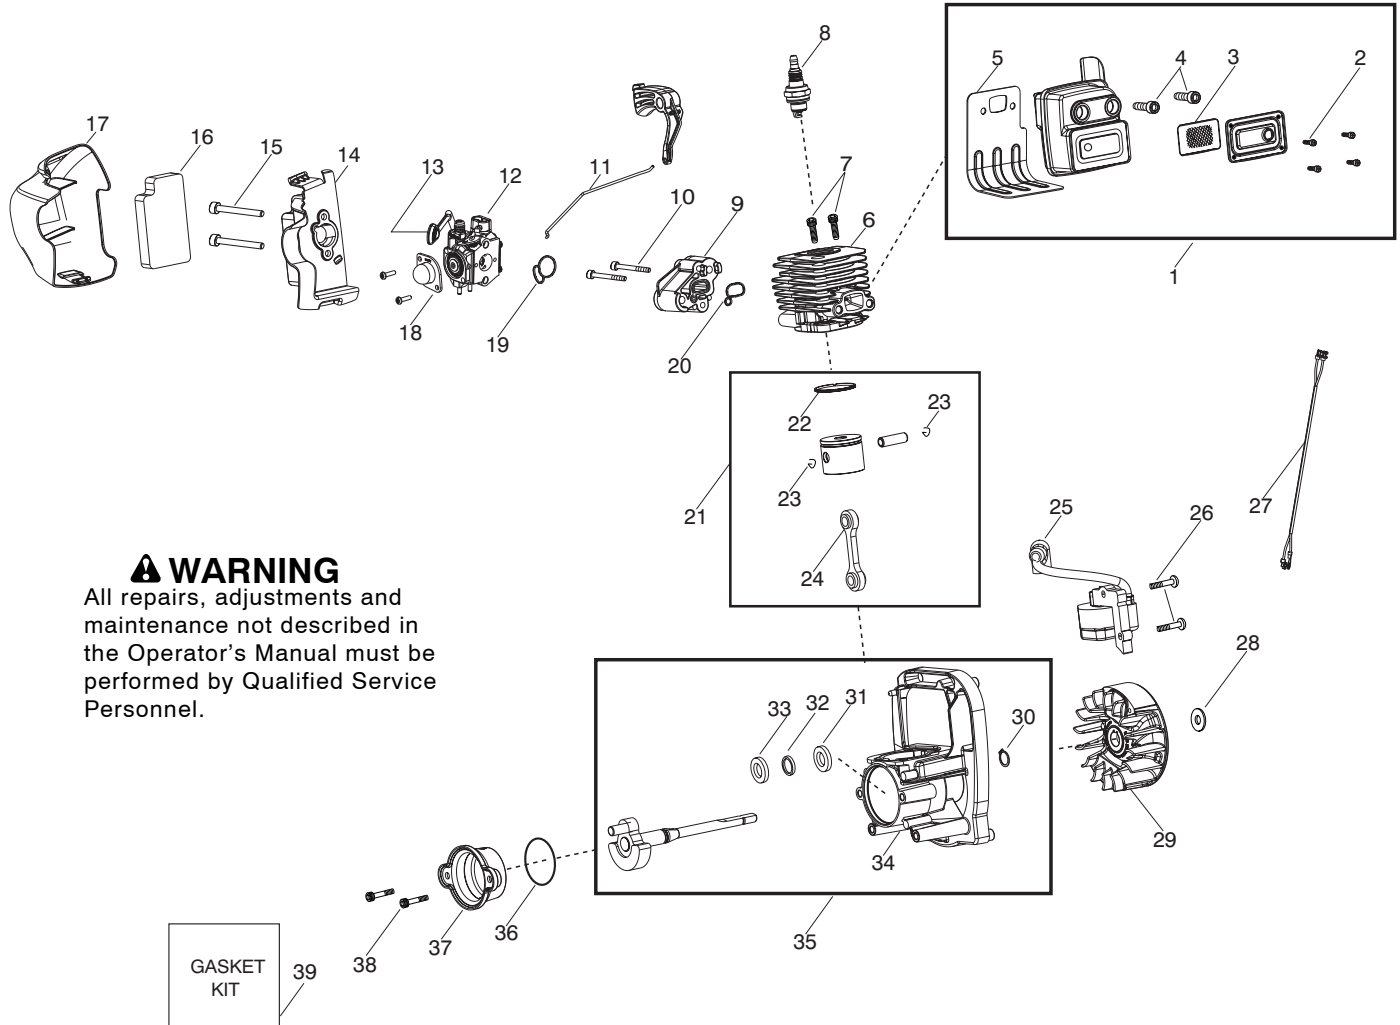

All repairs, adjustments and maintenance not described in the Operator's Manual must be performed by Qualified Service Personnel.

Ref.	Part No.	Description	Ref.	Part No.	Description
1.	530015814	Screw	24.	545113601	Assy-Impeller
2.	545135806	Assy - Engine Cover	25.	545113701	Spacer - Flywheel
3.	530015880	Screw	26.	530015197	Nut
4.	545134001	Shield - Baffle	27.	530016386	Screw
5.	545099101	Baffle	28.	545100903	Assy-Scroll Assy. RH (Incl. 14)
6.	530016391	Screw	29.	545101201	Handle - Vac
7.	545081852	Kit - Starter Pulley	30.	545100401	Assy - Fuel Tank (Incl. 31,32,33,34)
8.	530042086	Spring - Starter	31.	530095646	Assy - Fuel Pickup
9.	545107101	Tube - Starter Rope	32.	530069247	Kit - Fuel Line (carb/purge)
10.	530054834	Handle - starter	33.	530069216	Kit - Fuel Line (tank/purge)
11.	545081833	Kit - Rope	34.	530057973	Assy - Fuel Cap w/retainer
12.	545081830	Kit - Switch (momentary) (Incl. 13)	35.	530016445	Screw - Fuel Tank Retainer
13.	545128201	Protector - Switch	<b>Not Shown</b>		
14.	545099001	Bearing	-----	Manual	
15.	545116201	Nut - Lock	545154704	Scan	
16.	545113803	Trigger - Throttle	545154705	Euro 1	
17.	545134103	Assy - Scroll LH (Incl. 19,20)	545154706	Euro 3	
18.	530015814	Screw	545154707	Euro 4	
19.	545100801	Door- Vac	545154708	Turkish	
20.	545115601	Spring - Vac Door	545167701	Decal - Warning CE	
21.	545003502	Screw	530402633	Decal - Screw Warning	
22.	530016406	Screw - Handle Vac			
23.	545109901	Washer - Impeller			

✓ = New Part Number For This IPL

★ = Refer to the Service Reference Indicated for more information. (Located at the END of the IPL)

<b>Parts List No.</b> 545164321		<i>Partner</i> PARTS LIST	<b>MODEL</b> GBV 325
<b>Date</b> 11/28/07	<b>NEW</b>		<b>Page:</b> 2
<b>NOTE :</b> Illustration may differ from actual model due to design changes.			